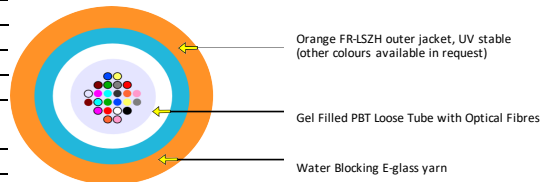

**Mechanical and Environmental properties**

Test	Value	Unit	Method
Cable outer diameter	5,8 ± 0,4	mm	EN 60811-203
Cable weight	37	kg/km	
Outer Jacket Thickness	0,85	mm	
Loose Tube Diameter	3,2	mm	
Max. Tensile Strength	1100	N	EN60794-1-21-E1
Crush Resistance Test	2000	N	EN60794-1-21-E3
Impact Resistance Test	10	NM	EN60794-1-21-E4
Min. Bend Radius (no load)	10	x OD	EN 60794-1-21-E11a
Min Bend Radius (load)	15	x OD	EN 60794-1-21-E11b
Moisture resistance test	pass		EN 60794-1-22-F5
<b>Temperature Range</b>	Installation	-15 to +50	°C
	Operation	-20 to +70	°C
	Storage	-20 to +70	°C
Fire Properties-Flammability	pass		EN 60332-3-22 (cat. A)
Fire Properties- Add Gases			EN 60754-1
			EN 60754-2
Fire Properties- Smoke Density			EN 61034-1
			EN 61034-2
Cable Life Time- minimum 30 years			
<b>Sheat Marketing</b>			
Print Colour	White		
Print Method	Ink-jet		
Print Legend	CHH CONEX , job number, type of cable, length, Made in Czech Republic marking @ 1 m intervals		

other print legends available on request

**Fiber Colour Coding**

1 Red	7 Brown	13 Red*	19 Brown*
2 Nature	8 Black	14 Nature*	20 Black*
3 Yellow	9 Orange	15 Yellow*	21 Orange*
4 Blue	10 Turquoise	16 Blue*	22 Turquoise*
5 Green	11 Pink	17 Green*	23 Pink*
6 Violet	12 White	18 Violet*	24 White*

\* with block rings

Other colour sequences available on request

**Packing**

Depending on ordered put-up lengths

**Disclaimer**

@2023 CHH Conex. All right reserved.

All Rights Reserved. Although CHH makes every reasonable effort to ensure their accuracy at the time of this publication, information and specifications prescribed herein are subject to error or omission and to changes without notice and the listing of such information and specifications does not ensure product availability