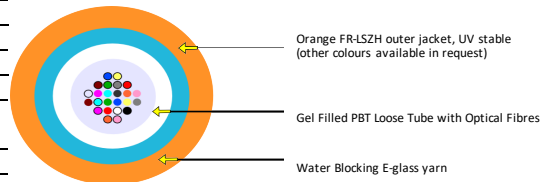

**Mechanical and Environmental properties**

Test	Value	Unit	Method
Cable outer diameter	5,8 ± 0,4	mm	EN 60811-203
Cable weight	37	kg/km	
Outer Jacket Thickness	0,85	mm	
Loose Tube Diameter	3,2	mm	
Max. Tensile Strength	1100	N	EN60794-1-21-E1
Crush Resistance Test	2000	N	EN60794-1-21-E3
Impact Resistance Test	10	NM	EN60794-1-21-E4
Min. Bend Radius (no load)	10	x OD	EN 60794-1-21-E11a
Min Bend Radius (load)	15	x OD	EN 60794-1-21-E11b
Moisture resistance test	pass		EN 60794-1-22-F5
<b>Temperature Range</b>	Installation	-15 to +50	°C
	Operation	-20 to +70	°C
	Storage	-20 to +70	°C
Fire Properties-Flammability	pass		EN 60332-3-22 (cat. A)
Fire Properties- Add Gases	pass		EN 60754-1
	pass		EN 60754-2
Fire Properties- Smoke Density	pass		EN 61034-1
	pass		EN 61034-2
Cable Life Time- minimum 30 years			
<b>Sheat Marketing</b>			
Print Colour	White		
Print Method	Ink-jet		
Print Legend	CHH CONEX , job number, type of cable, length, Made in Czech Republic marking @ 1 m intervals		

other print legends available on request

**Fiber Colour Coding**

1 Red	7 Brown	13 Red*	19 Brown*
2 Nature	8 Black	14 Nature*	20 Black*
3 Yellow	9 Orange	15 Yellow*	21 Orange*
4 Blue	10 Turquoise	16 Blue*	22 Turquoise*
5 Green	11 Pink	17 Green*	23 Pink*
6 Violet	12 White	18 Violet*	24 White*

\* with block rings

Other colour sequences available on request

**Packing**

Depending on ordered put-up lengths

**Disclaimer**

@2023 CHH Conex. All right reserved.

All Rights Reserved. Although CHH makes every reasonable effort to ensure their accuracy at the time of this publication, information and specifications prescribed herein are subject to error or omission and to changes without notice and the listing of such information and specifications does not ensure product availability