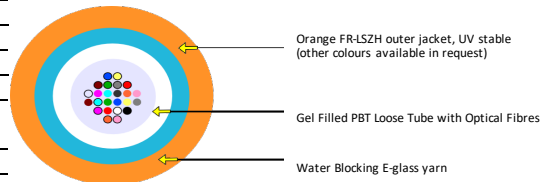

Cable Life Time- minimum 30 years

**Sheat Marketing**

Print Colour	White
Print Method	Ink-jet
Print Legend	CHH CONEX , job number, type of cable, length, Made in Czech Republic marking @ 1 m intervals

other print legends available on request

**Fiber Colour Coding**

1 Red	7 Brown	13 Red*	19 Brown*
2 Nature	8 Black	14 Nature*	20 Black*
3 Yellow	9 Orange	15 Yellow*	21 Orange*
4 Blue	10 Turquoise	16 Blue*	22 Turquoise*
5 Green	11 Pink	17 Green*	23 Pink*
6 Violet	12 White	18 Violet*	24 White*

\* with block rings

Other colour sequences available on request

**Packing**

Depending on ordered put-up lengths

GUSNE06

**Disclaimer**

@2023 CHH Conex. All right reserved.

All Rights Reserved. Although CHH makes every reasonable effort to ensure their accuracy at the time of this publication, information and specifications prescribed herein are subject to error or omission and to changes without notice and the listing of such information and specifications does not ensure product availability