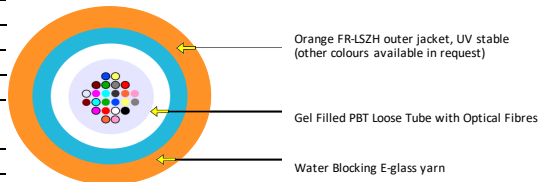

other print legends available on request

**Fiber Colour Coding**

1 Red	7 Brown	13 Red*	19 Brown*
2 Nature	8 Black	14 Nature*	20 Black*
3 Yellow	9 Orange	15 Yellow*	21 Orange*
4 Blue	10 Turquoise	16 Blue*	22 Turquoise*
5 Green	11 Pink	17 Green*	23 Pink*
6 Violet	12 White	18 Violet*	24 White*

\* with block rings

Other colour sequences available on request

**Packing**

Depending on ordered put-up lengths

**Disclaimer**

@2023 CHH Conex. All right reserved.

All Rights Reserved. Although CHH makes every reasonable effort to ensure their accuracy at the time of this publication, information and specifications prescribed herein are subject to error or omission and to changes without notice and the listing of such information and specifications does not ensure product availability